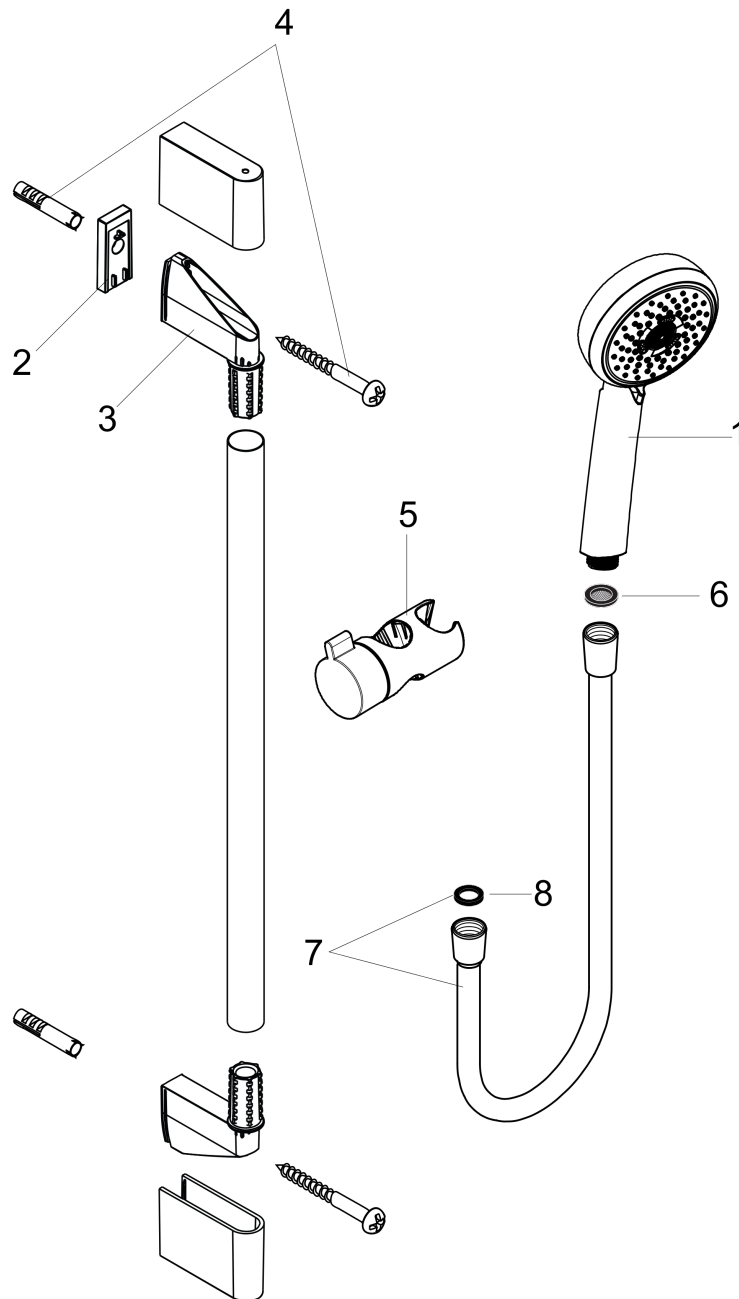

**Crometta 100**  
**Wallbar Set 3-Jet 24" , 2.0 GPM**  
 Finishes : **white/chrome** Part no. : **26650401**

**Description**

**Features**

- Spray modes: Full, Pulsating Massage, Intense Turbo
- Angle-adjustable holder pivots left and right, slides easily and locks in place
- Flow: 2.0 GPM (7.6 L/Min)

**Item details**

List Price \$ 200.00

**Technology**

**Compliance**

**Product image**

**Scale drawing**

**Crometta 100**  
**Wallbar Set 3-Jet 24" , 2.0 GPM**  
 Finishes : **white/chrome** Part no. : **26650401**

Exploded drawing

Year of production: >01/18

**Crometta 100**  
**Wallbar Set 3-Jet 24" , 2.0 GPM**  
 Finishes : **white/chrome** Part no. : **26650401**

## Spare parts list

Year of production: >01/18

Pos.	Description	Part no.	Price	PU
1	handshower	26826401	-	1
2	tile-matching-disk	97450000	-	1
3	wall support	95218000	-	1
4	mounting set	96179000	-	1
5	support, assy	95160000	-	1
6	filter packing	94246000	-	1
7	shower hose 1,60 m	28276003	-	1
8	seal	98058000	-	1
a	cover	95217000	-	1