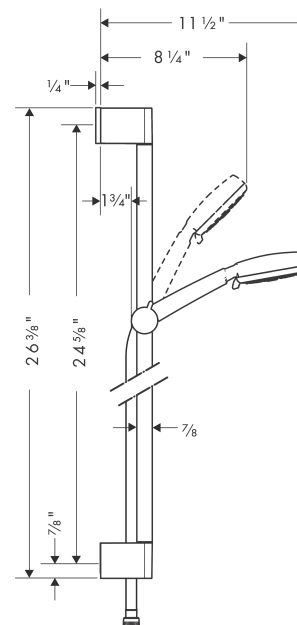

**Crometta 100**  
**Wallbar Set 3-Jet 24" , 2.0 GPM**  
 Finishes : **white/chrome** Part no. : **26650401**

**Description**

**Features**

- Spray modes: Full, Pulsating Massage, Intense Turbo
- Angle-adjustable holder pivots left and right, slides easily and locks in place
- Flow: 2.0 GPM (7.6 L/Min)

**Item details**

List Price \$ 200.00

**Technology**

**Compliance**

**Product image**

**Scale drawing**

**Crometta 100**  
**Wallbar Set 3-Jet 24" , 2.0 GPM**  
 Finishes : **white/chrome** Part no. : **26650401**

Exploded drawing

Year of production: >01/18

**Crometta 100**  
**Wallbar Set 3-Jet 24" , 2.0 GPM**  
 Finishes : **white/chrome** Part no. : **26650401**

## Spare parts list

Year of production: >01/18

Pos.	Description	Part no.	Price	PU
1	handshower	26826401	-	1
2	tile-matching-disk	97450000	-	1
3	wall support	95218000	-	1
4	mounting set	96179000	-	1
5	support, assy	95160000	-	1
6	filter packing	94246000	-	1
7	shower hose 1,60 m	28276003	-	1
8	seal	98058000	-	1
a	cover	95217000	-	1